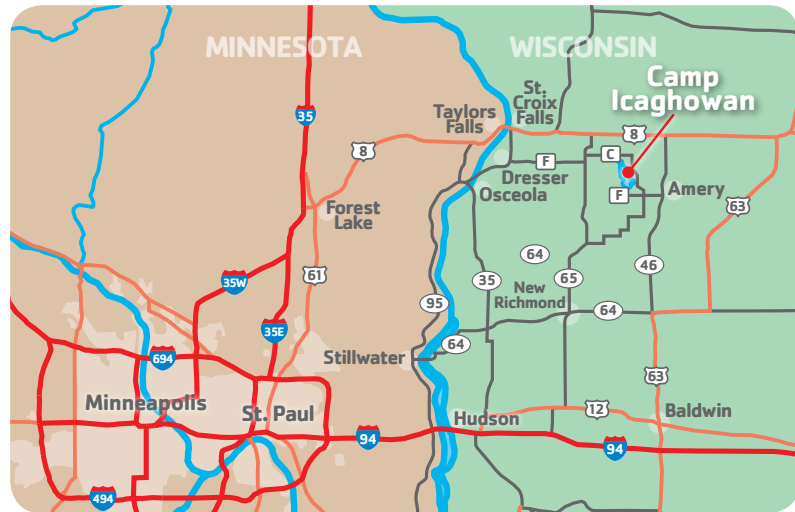

NON-PROFIT
ORGANIZATION
U.S. POSTAGE
PAID
YMCA
TWIN CITIES, MN

Located 60-90 minutes east of the Twin Cities in Amery, Wisconsin

MAP & DIRECTIONS TO CAMP ICAGHOWAN

FROM HWY 35W OR HWY 35E, proceed north until they merge to Hwy 35. Proceed to MN 97. From MN 97, proceed east (right) to MN 95. Turn north (left) on 95. Continue north on 95 until Hwy 8. Turn right on Hwy 8. Proceed east to WI 65. Turn south (right) and go 3 miles to County Road C and turn east (left). Follow C for 5.5 miles to the camp entrance on the right.

FROM INTERSTATE 94, proceed east to WI 63. Go north through Baldwin on 63. Where 63,46 and 64 intersect, continue north on 46 to Amery. Coming into Amery, watch for County Road F on the left. Turn west (left) and travel 2.5 miles on F to County Road C and turn north (right) on C. Go 2.5 miles to the camp entrance on the left.

FROM HIGHWAY 8, proceed east to WI 65. Turn south (right) onto WI 65. Go 3 miles to County Road C and turn east (left). Follow C for 5.5 miles to the camp entrance on the right.

YMCA CAMP ICAGHOWAN

899 A 115th Street
Amery, WI 54001
info@campicaghowan.org
Facebook.com/campicaghowan
P 763-479-1146
W campicaghowan.org

Curiosity, inspiration and a sense of wonder are all fostered at YMCA Camp Icaghowan, where the boundaries for learning are expanded to the outdoors and beyond. Located on an island in beautiful Lake Wapogasset, YMCA Camp Icaghowan provides the perfect environment conducive to learning, discovery, team building, and fellowship. The camp's unique setting and wide range of facilities make it the perfect location for your next getaway.