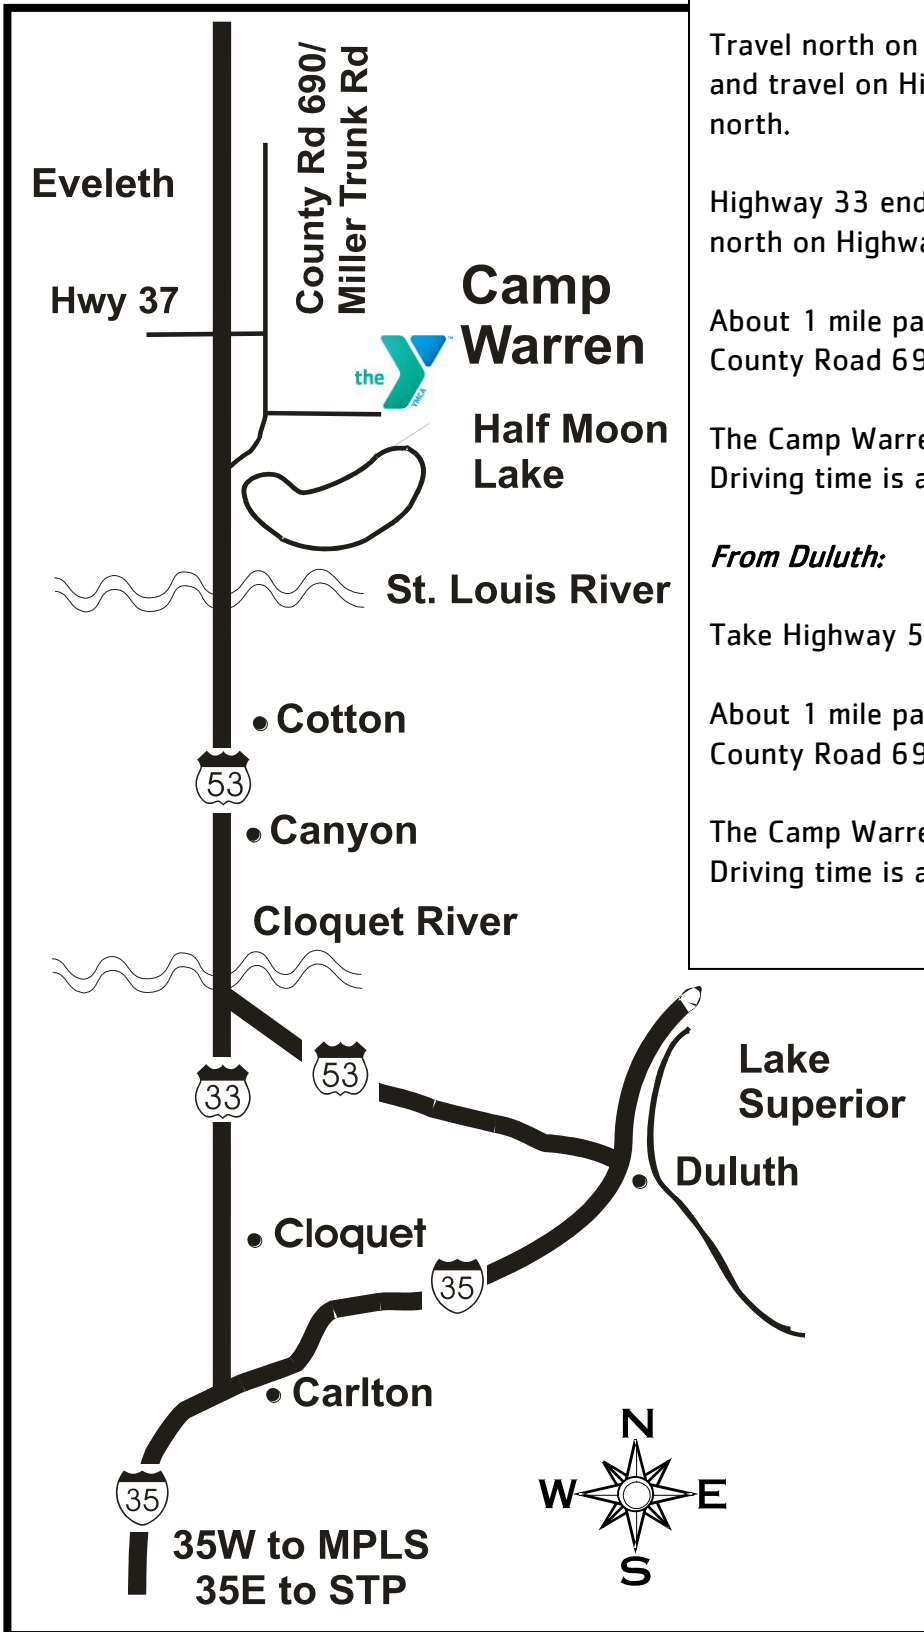

Map to YMCA Camp Warren

Directions

From Minneapolis/St. Paul:

Travel north on I-35. Take the "Cloquet/Range Cities" exit and travel on Highway 33 through Cloquet and continue north.

Highway 33 ends and becomes Highway 53. Continue north on Highway 53.

About 1 mile past the St. Louis River at mile marker 55 is County Road 690 (also Miller Trunk Road), take a right.

The Camp Warren road is just 100 feet ahead on the right. Driving time is approximately 3 hours.

From Duluth:

Take Highway 53 north through Hermantown.

About 1 mile past the St. Louis River at mile marker 55 is County Road 690 (also Miller Trunk Road), take a right.

The Camp Warren road is just 100 feet ahead on the right. Driving time is approximately 1 hour